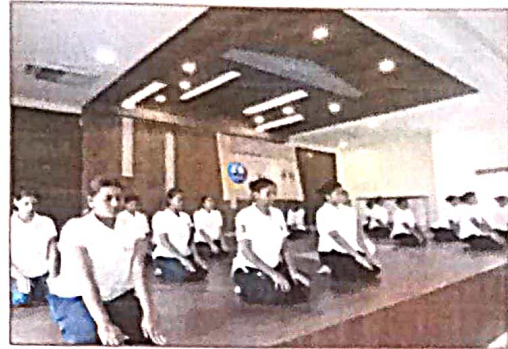

ST. ANN'S COLLEGE FOR WOMEN

(Affiliated to Acharya Nagarjuna University,
Recognized Under Section 2(f) of UGC Act 1956-New Delhi)
Amaravathi Road, Gorantla, Guntur - 522034 (A.P)

Email: st_anns_coll@yahoo.co.in Website: www.stannscollegeforwomen.org