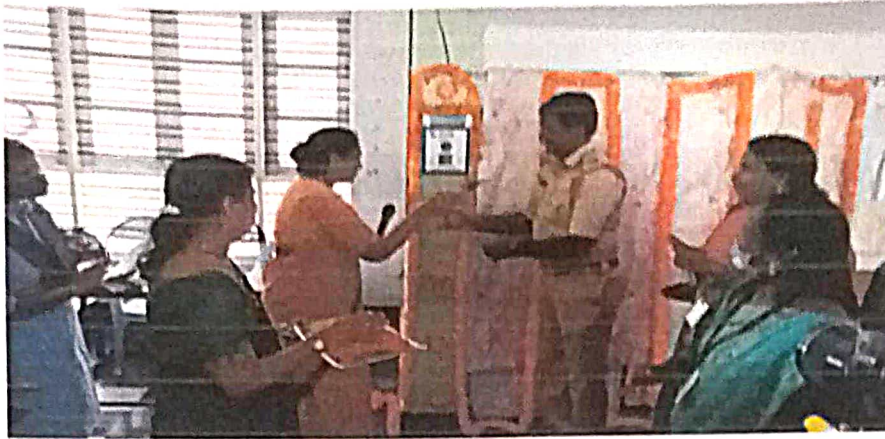

ST. ANN'S COLLEGE FOR WOMEN

(Affiliated to Acharya Nagarjuna University,
Recognized Under Section 2(F) of UGC Act 1956 New Delhi)
Amaravathi Road, Gorantla, Guntur - 522034 (A.P)

Email: st_anns_college@yahoo.co.in Website: www.stannscollegeforwomen.org

Disha Complaint Box Launched by Ch. Premaiah, CI, NPS along with Principal Dr. Sr. Fatima Rani. P.